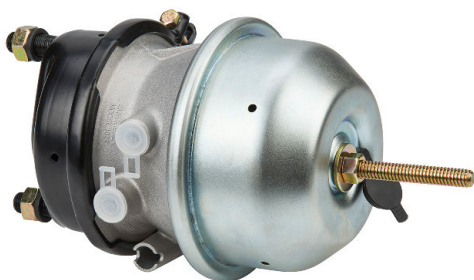

## BRAKE CHAMBERS

Truck and Trailer Parts

## Single brake chambers for disc brakes

	Part No. ①	SAF ②	BPW ②	Knorr ②	Wabco ②	Haldex ②	Type	Hub mm	Steel
	S4541110000	04454106560	0544432010	BS3300	4231047100	125160001	16"	64	✓
	S4541114000	04454106660	0544433010	BS3350	4231127100	342180000	18"	64	✓
	S4541111000	04454106760	0544434010	BS3404	4235050000	125200001	20"	64	✓
	S4541112000	04454106860	0544435010	BS3453	4231107100	342220000	22"	64	✓
	S4541113000	04454106960	0544436010	BS3532	4235060010	125240001	24"	64	✓

## Single brake chambers for drum brakes

	Part No. ①	SAF ②	BPW ②	Knorr ②	Wabco ②	Haldex ②	Type	Hub mm	Push rod mm	Steel
	S4542110000	–	0544413010	BZ3370	4231049000	123160001	16"	75	190	✓
	S4542111000	04454108970	0544414010	BX3416	4231059000	123200001	20"	75	190	✓
	S4542112000	04454109070	0544415040	BX3534	4231069000	123240001	24"	75	190	✓
	S4542112100	–	0544415010	–	–	–	24"	76	190	✓
	S4542113000	–	0544416010	BX3604	4231079000	123300001	30"	75	190	✓